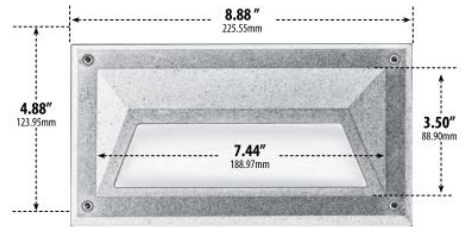

**FIXTURE SPECIFICATIONS**
**INTENDED USE**

Our LED light yields practical and ambient illumination for walls, decks and stairwells. This low-voltage light with tempered, heat-resistant and frosted glass is manufactured in fiberglass. The architectural steplight delivers an inviting glow for increased visibility to exterior and interior residential or commercial projects. The fixture adds value and security to a variety of landscapes, exteriors and staircases.

**FEATURES**

**Construction:** Fiberglass

**Lens:** Tempered Frosted Glass

**Warranty:** 3 Years Carefree for Parts & Components (Labor Not Included)

**Listing:** ETL Approved for Wet Location

**ORDERING INFORMATION** Example: (9608-40L-BK)